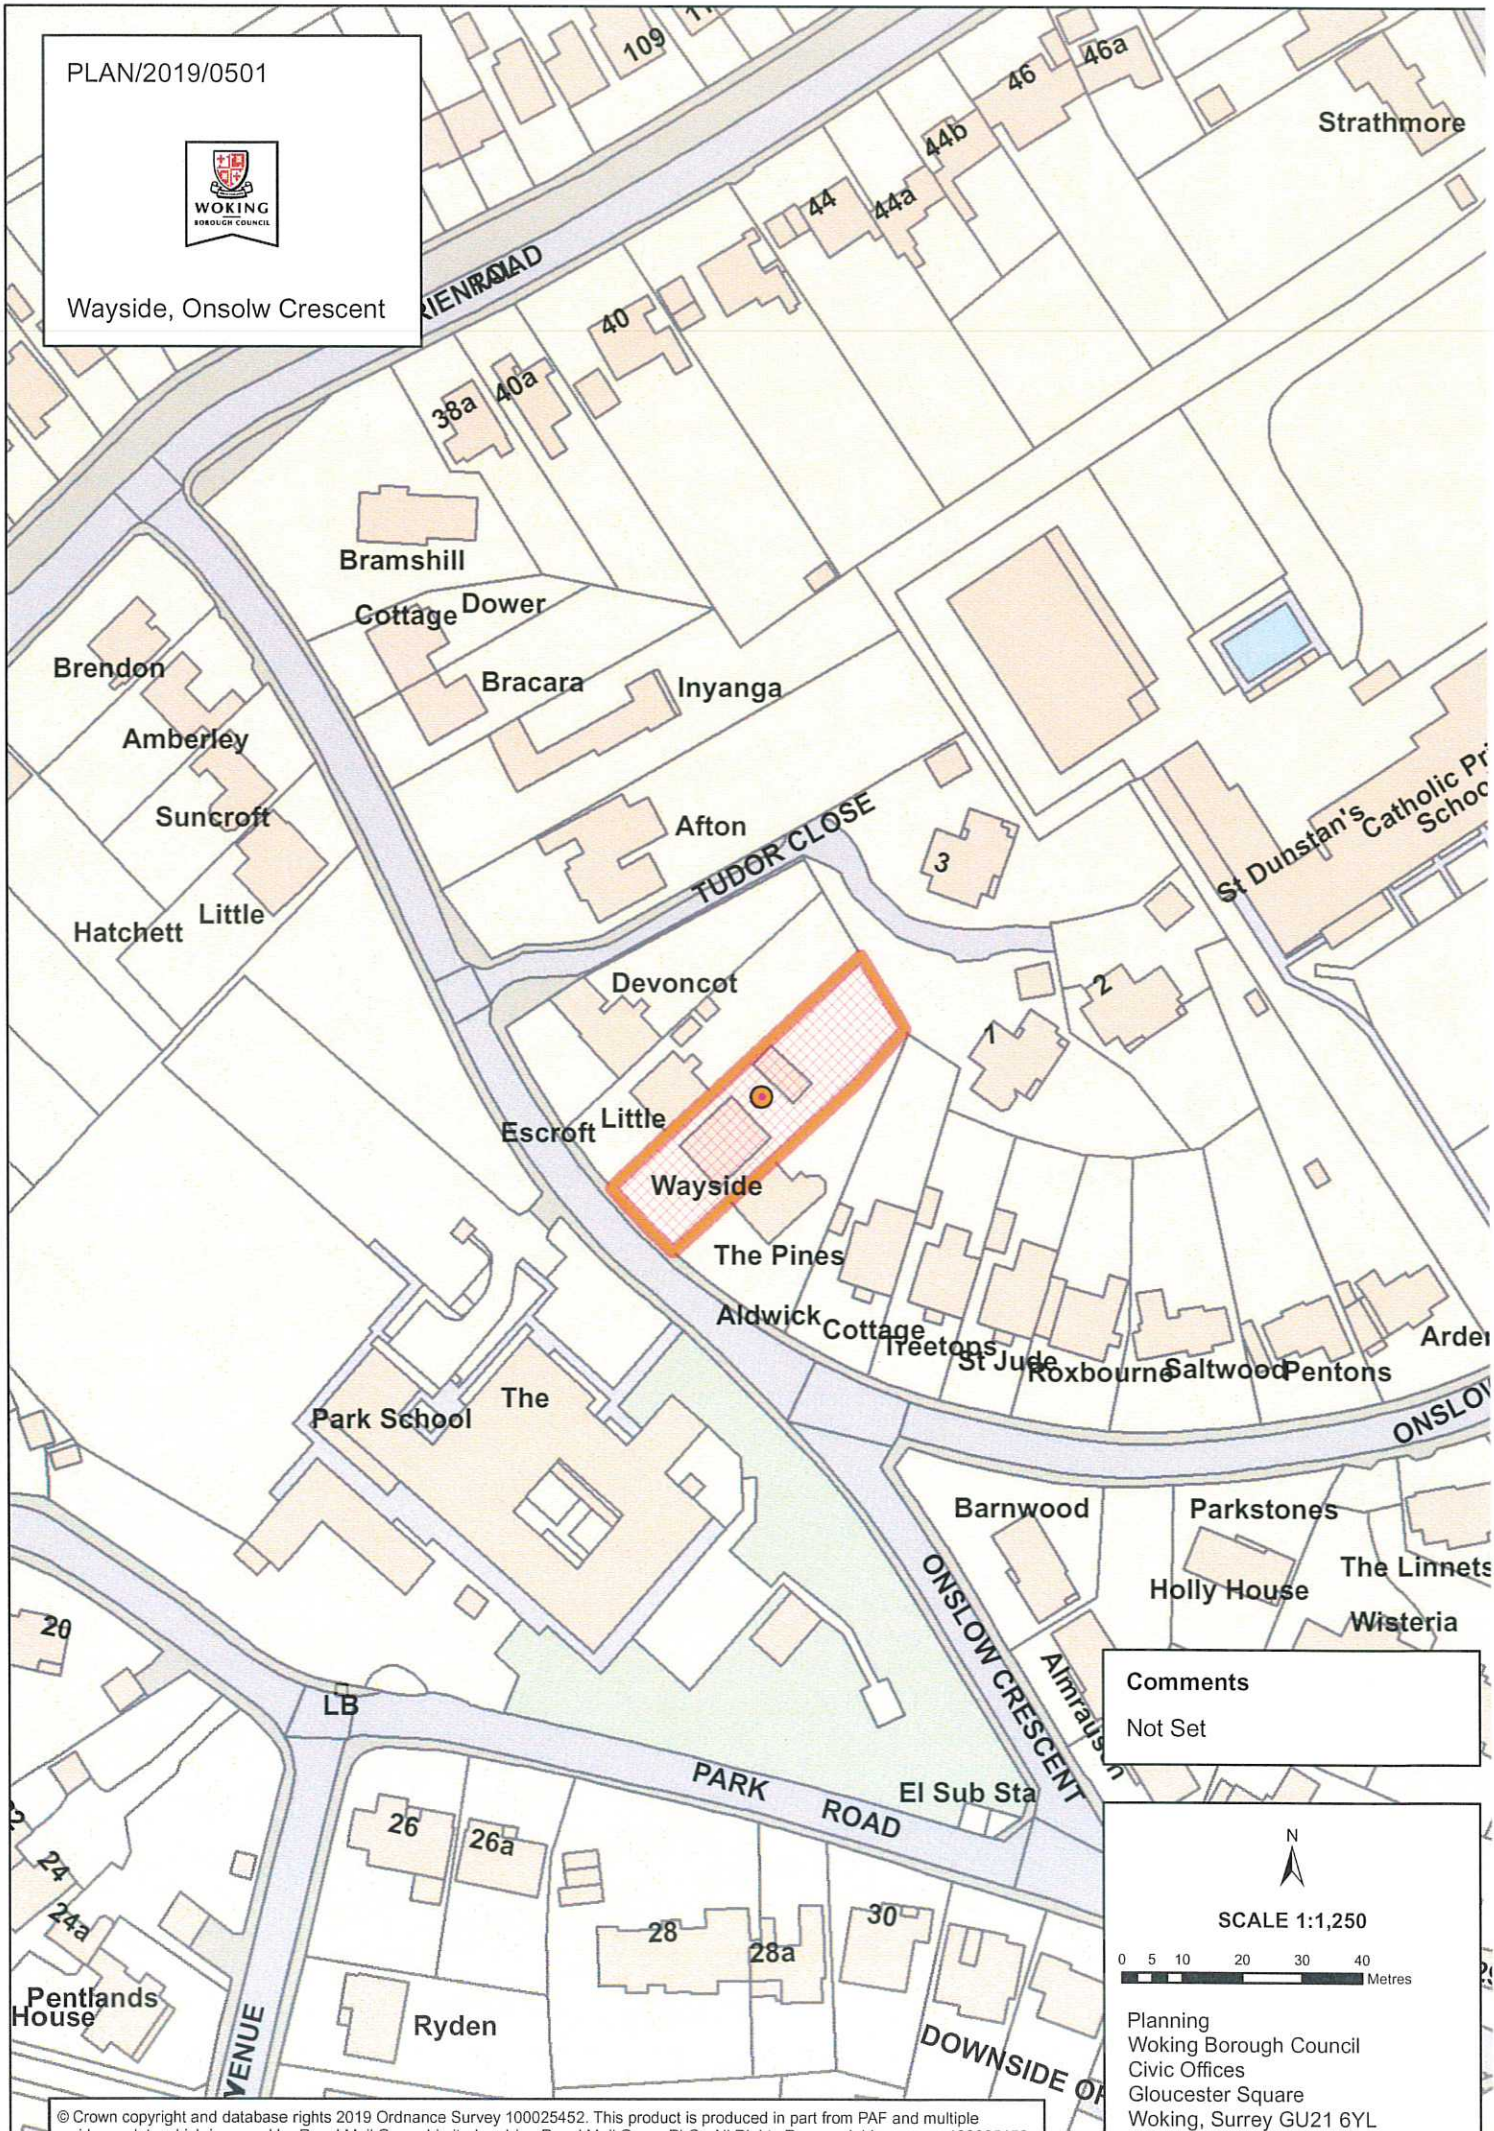

PLAN/2019/0501

Wayside, Onslow Crescent

Comments
Not Set

Planning
Woking Borough Council
Civic Offices
Gloucester Square
Woking, Surrey GU21 6YL